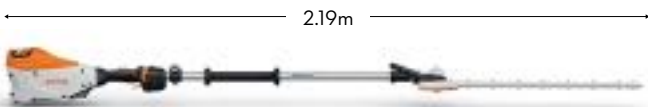

HLA 135 K LONG-REACH HEDGE TRIMMER

36V • 50CM/24" • 5.2KG#

The most powerful battery long-reach hedge trimmer in the STIHL range. 34mm tooth spacing. 145° cutter bar adjustment. Control handle with LED display.

SKIN ONLY
$849