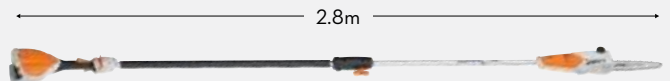

HLA 56 LONG-REACH HEDGE TRIMMER

AK 20

36V • 45CM/18" • 3.8KG®

Trims up to 380m² on one charge. Adjustable blade angle for cutting taller hedges and shrubs.

POWER PRICING SKIN ONLY
\$319

Optional: 0.5M EXTENSION SHAFT **\$75**

MSA 60 C-B CHAINSAW

AK 10

36V • 0.9KW • 2.9KG®

Lightweight battery chainsaw for cutting firewood and garden maintenance. Optimally balanced design. Soft handle for extra comfort during use, potentiometer, quick and tool-free chain change process.

POWER PRICING SKIN ONLY
\$399

MSA 60 C-B BATTERY CHAINSAW (KIT PRICE) **\$499**

HTA 50 POLE PRUNER

AK 20

36V • 25CM/10" • 3.6KG®

Lightweight pole pruner with high cutting performance. Made with high quality aluminium and magnesium components for durability and lightweight operation.

POWER PRICING SKIN ONLY
\$399

Optional: 0.5M EXTENSION SHAFT **\$65**

RLA 240 LAWN SCARIFIER

AK 30

36V • 34CM/14" • 14KG

Simple cutting depth adjustment thanks to a rotary dial. Folding handlebars with four height levels. Includes aeration roller, scarifying tines and 50L grass catcher.